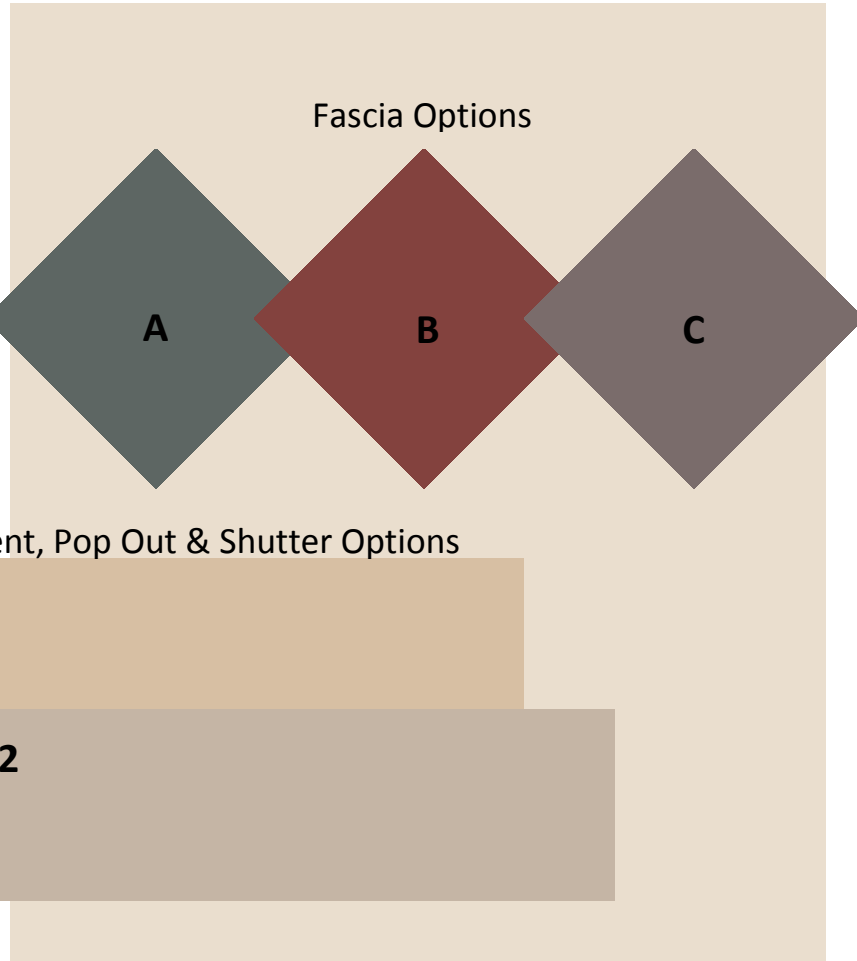

Scheme 10

Body, Front Door & Garage Door

DE6164 Canary Island

Fascia Options

- A. DE5187 Weathered Saddle
- B. DE5825 Deepest Sea
- C. DE6105 Weathered Leather

Accent, Pop Out & Shutter Options

- 1. DE6151 Warm Butterscotch
- 2. DE6162 Antique Lace

Brittany Heights

Body, Front Door & Garage Door Color

Scheme 1

Body, Front Door & Garage Door

DEC765 Bone

Fascia Options

- A. DE6314 Dark Pewter
- B. DEA149 Spiced Berry
- C. DE6397 Hickory Cliff

Accent, Pop Out & Shutter Options