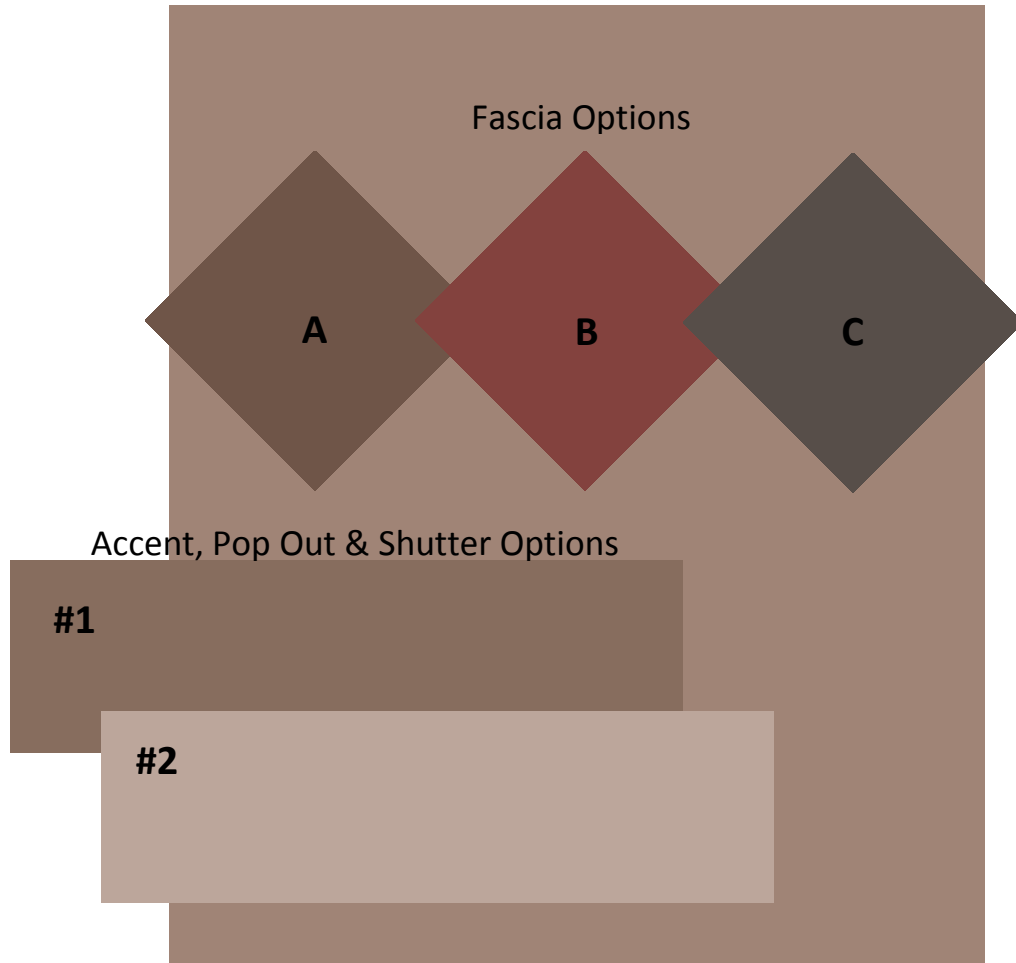

Accent, Pop Out & Shutter Options

- 3. DE6134 Shortbread
- 4. DE6117 Colorado Trail

Brittany Heights

Body, Front Door & Garage Door Color

Scheme 3

Body, Front Door & Garage Door

DE6074 Frontier Land

Fascia Options

- A. DE6077 Deep Brown
- B. DEA158 Northern Territory
- C. DE6028 Dark Ruby

Accent, Pop Out & Shutter Options

- 1. DE6072 Gallery Gray
- 2. DE6073 New Wool

Brittany Heights

Body, Front Door & Garage Door Color