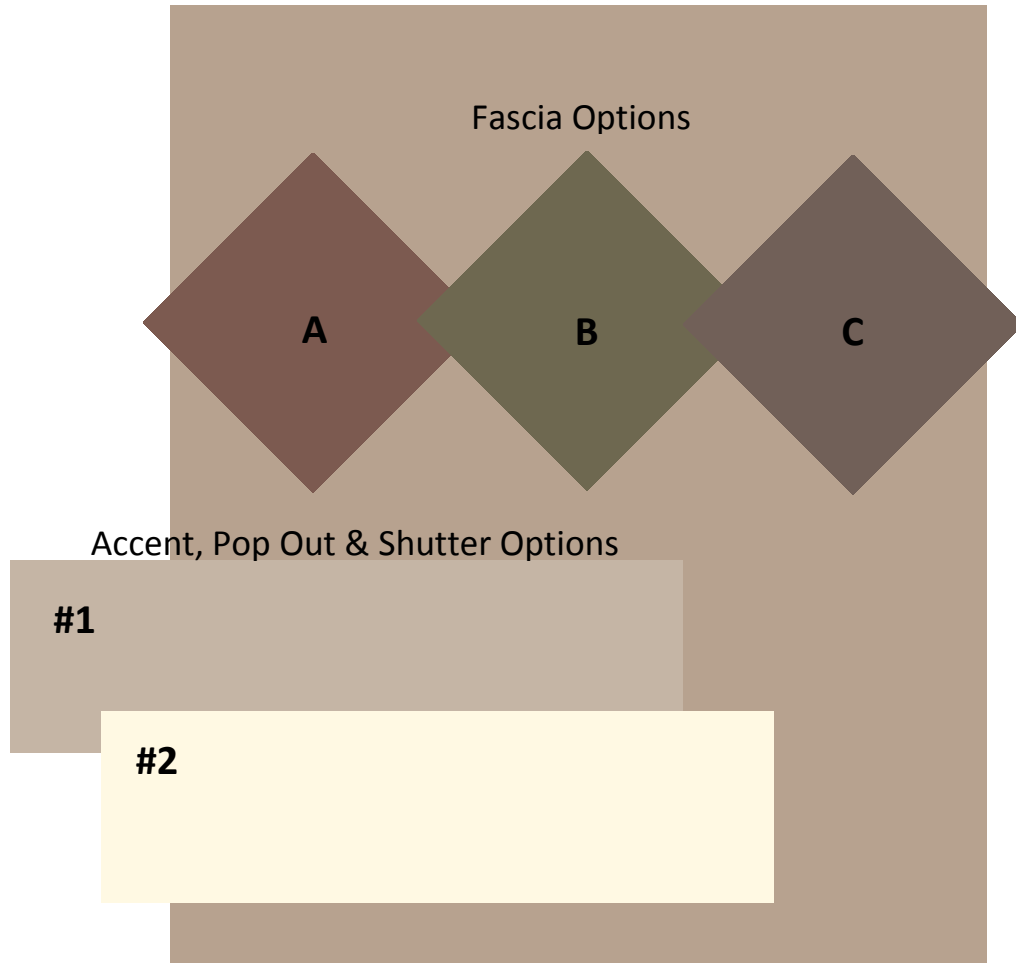

Brittany Heights

Body, Front Door & Garage Door Color

Scheme 5

Body, Front Door & Garage Door

DE6144 Graham Cracker

Fascia Options

- A. DE6147 Chester Brown
- B. DEA159 Rich Mocha
- C. DE6028 Dark Ruby

Accent, Pop Out & Shutter Options

- 1. DE6145 Rocky Ridge
- 2. DE6143 Almond Latte

Brittany Heights

Body, Front Door & Garage Door Color

Scheme 6

Body, Front Door & Garage Door

DE6150 Gourmet Honey

Fascia Options

- A. DEA155 Arabian Red
- B. DEA159 Rich Mocha
- C. DE6217 Ancient Earth

Accent, Pop Out & Shutter Options

- 1. DEC743 High Noon
- 2. DEC744 Celtic Linen

Brittany Heights

Body, Front Door & Garage Door Color

Scheme 7

Body, Front Door & Garage Door

DEC759 Hickory

Fascia Options