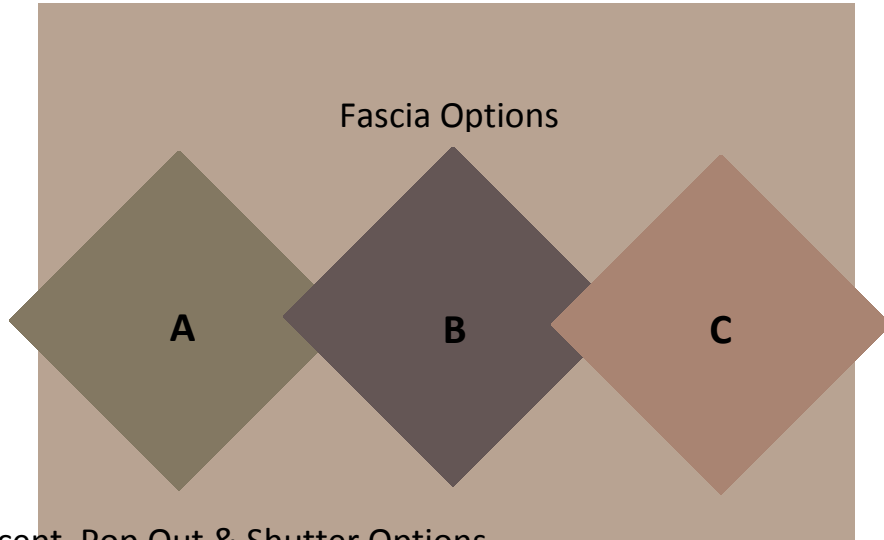

Accent, Pop Out & Shutter Options

- 1. DEC743 High Noon
- 2. DEC744 Celtic Linen

Brittany Heights

Body, Front Door & Garage Door Color

Scheme 7

Body, Front Door & Garage Door

DEC759 Hickory

Fascia Options

- A. DE6055 Wild West
- B. DE6238 Spruce Woods
- C. DE6062 Tea Bag

Accent, Pop Out & Shutter Options

- 1. DEC766 Stevareno Beige
- 2. DEW322 Magnolia

Brittany Heights

Body, Front Door & Garage Door Color

Accent, Pop Out & Shutter Options