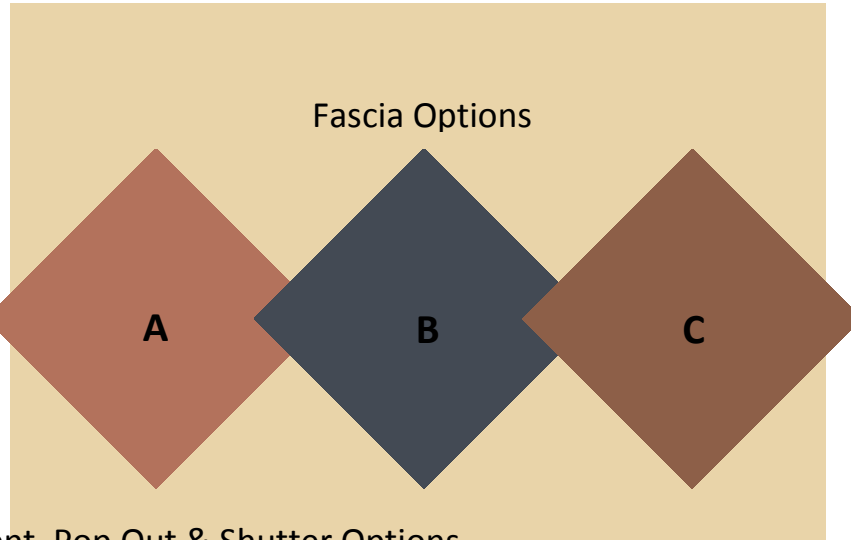

Brittany Heights

Body, Front Door & Garage Door Color

Accent, Pop Out & Shutter Options