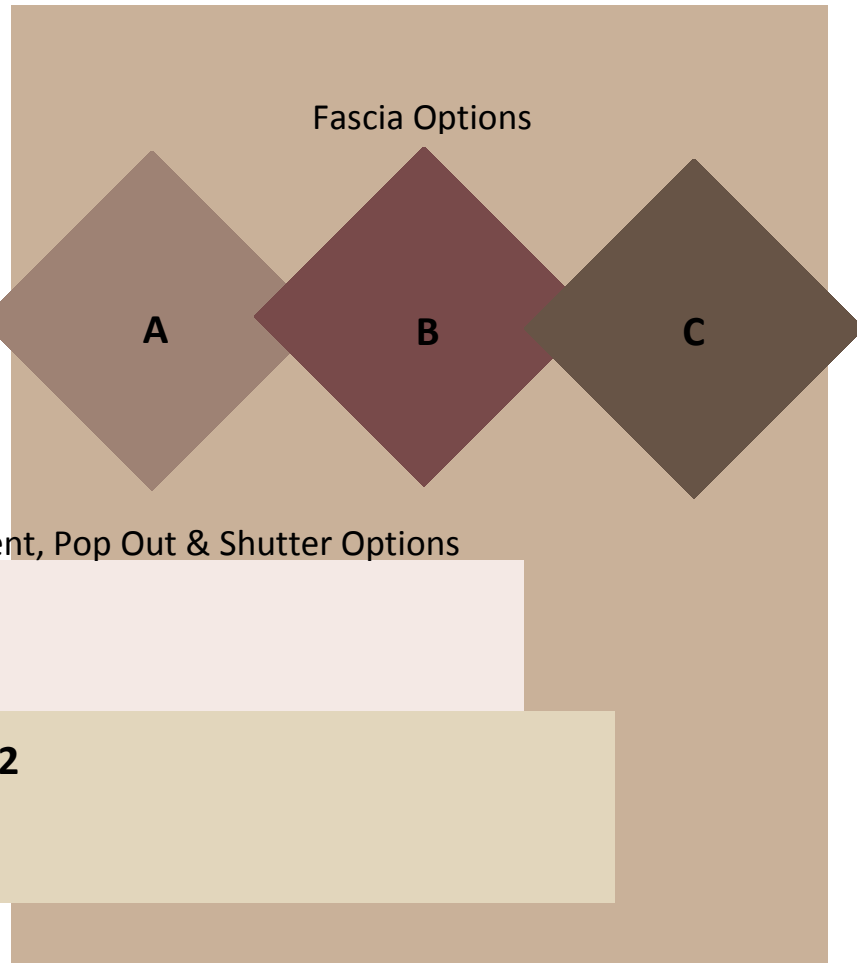

Brittany Heights

Body, Front Door & Garage Door Color

Scheme 9

Body, Front Door & Garage Door

DEC716 Stonish Beige

Fascia Options

- A. DE6075 Wood Lake
- B. DEC705 Burnt Crimson
- C. DEA161 Wild Mustang

Accent, Pop Out & Shutter Options

1. DE6071 Spooled White
2. DE6171 Sand Dollar