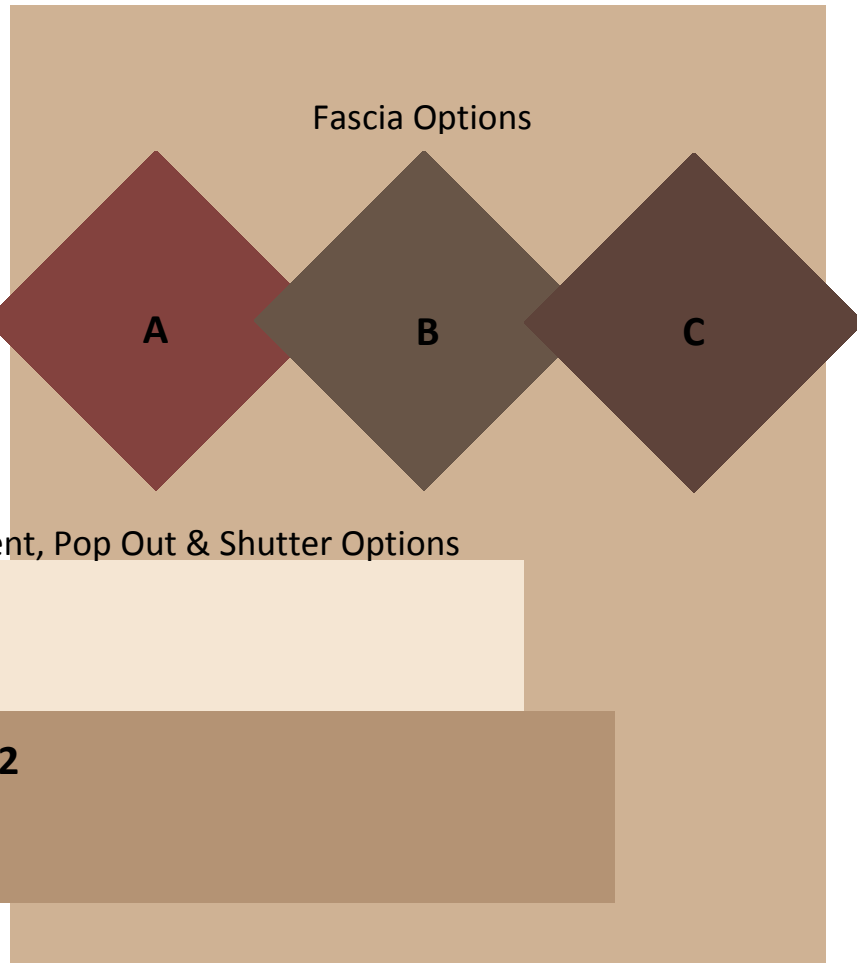

Brittany Heights

Body, Front Door & Garage Door Color

Scheme 2

Body, Front Door & Garage Door

DE6136 Terracotta Sand

Fascia Options

- A. DEA149 Spiced Berry
- B. DE6070 Chocolate Chunk
- C. DEA158 Northern Territory

Accent, Pop Out & Shutter Options

3. DE6134 Shortbread
4. DE6117 Colorado Trail